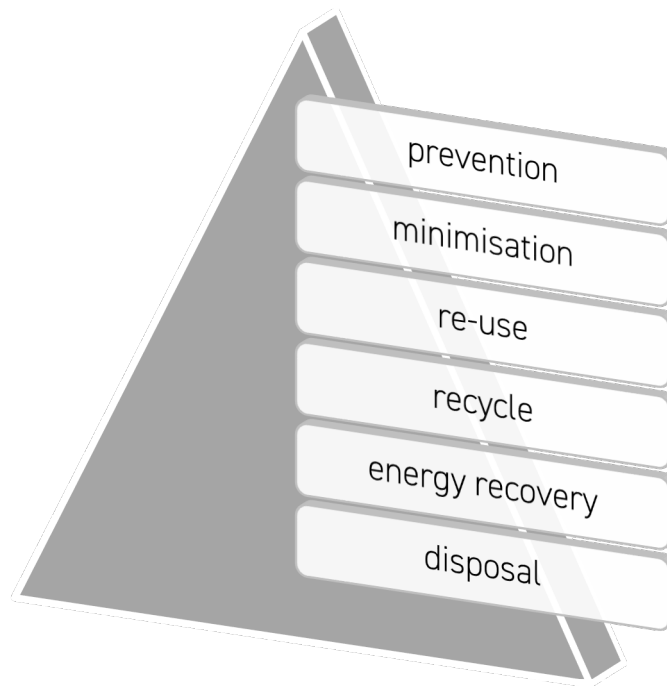

Sustainability and Environmental Policy

At Ventive, we believe that the recycling and reuse of waste materials are key pillars of a truly sustainable future.

We are focused on sending nothing to landfill and are committed to ensuring that as much as possible is reused, recycled or recovered:

To this end, Ventive have secured contracts with various disposal companies to ensure any waste which we do generate will avoid landfill, using greener, safer alternatives.

As a result, Ventive now recycles almost all wastes including cardboard, paper, metal, glass, and plastic, as well as waste electronic and electrical equipment. Our disposal partners process the waste to ensure as much recyclable material as possible is removed and recovered for recycling.

Anything that we can't recycle is taken to a waste-to-energy plant, where the residual waste is processed into RDF (Refuse Derived Fuel) to produce electricity, and fuel all manner of processes - this completely takes Landfill, one of the largest contributors to Green House Gas emissions, out of the equation eliminating the harm it does to our environment.